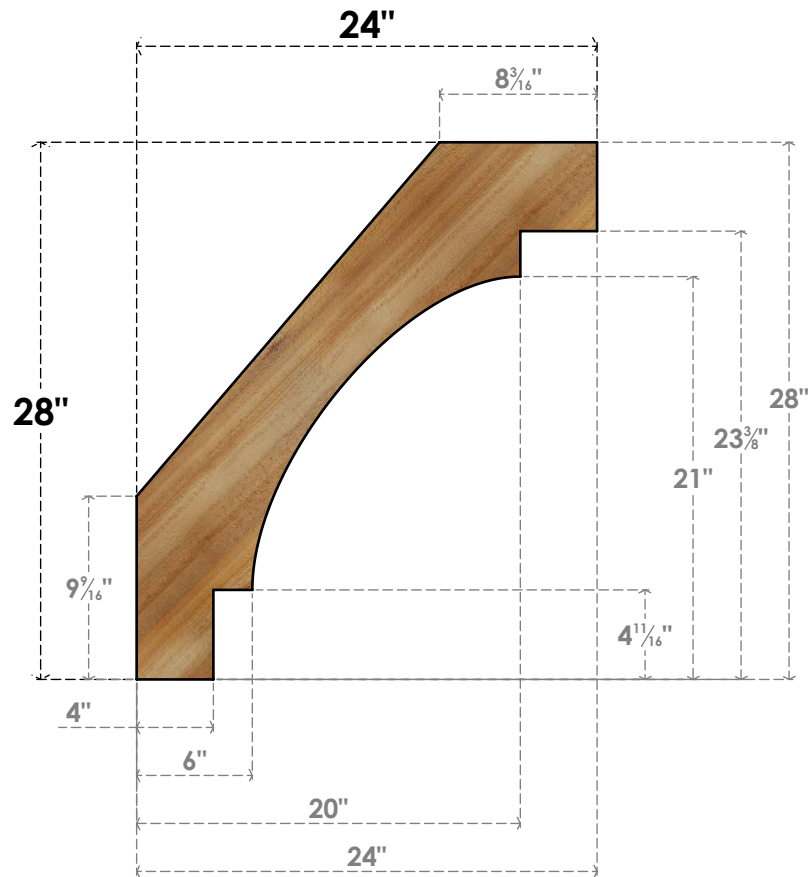

BRC06X24X28MRC00RWR

6"W X 24"D X 28"H MERCED ROUGH SAWN BRACE, WESTERN RED CEDAR

SIDE

FRONT

EKENA MILLWORK
 2300 WEST MAIN ST.
 CLARKSVILLE, TX 75426
 TOLL FREE: 866-607-0453
 WWW.EKENAMILLWORK.COM

NOTES

1. INSTALLATION TO BE COMPLETED IN ACCORDANCE WITH MANUFACTURER'S SPECIFICATIONS.
2. DRAWING MAY NOT BE TO SCALE
3. THIS DRAWING IS INTENDED FOR DESIGN AND PLANNING PURPOSES ONLY.
4. ALL INFORMATION CONTAINED HEREIN WAS CURRENT AT THE TIME OF DEVELOPMENT BUT MUST BE REVIEWED AND APPROVED BY THE PRODUCT MANUFACTURER TO BE CONSIDERED ACCURATE.
5. PRODUCTS ARE NOT KILN DRIED. THIS ITEM IS UNIQUE AND WILL CONTAIN THE NATURAL VARIATIONS THAT THE WOOD SPECIES OFFERS. THIS MAY RESULT IN VARIATIONS UP TO 1/4"